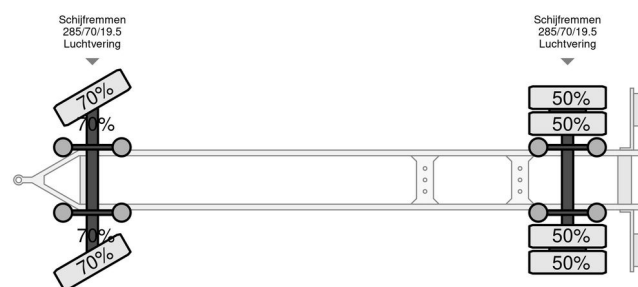

Berdex A 8000

GENERAL INFORMATION

Make	Berdex
Type	A 8000
Year	2007
Construction	Livestock transport

TECHNICAL INFORMATION

First registration date	30-06-2007
License plate	LDZ-72-S
Weight	7.800 kg
Load capacity	20.000 kg
Gross weight	27.800 kg
Wheelbase	530
Length	700 cm
Width	255 cm
Height	400 cm

Berdex A 8000 A 8000

Referentienummer: LDZ72S

ACCESSORIES

- 2 Floors • 3 Floors • 4 floors • Anti-lock braking system • Disc brakes • Drinking water installation • Fans • Folding roof • Load through system • Shields • Storage space

DESCRIPTION

Tail lift: Berdex, tail lift, 1750 kg
 Manufacturer: Berdex NL