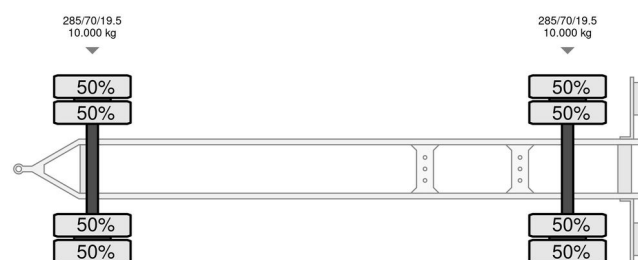

Berdex AV 1010

GENERAL INFORMATION

Make	Berdex
Type	AV 1010
Year	2006
Construction	Livestock transport

TECHNICAL INFORMATION

First registration date	04-05-2006
License plate	WT-JN-65
Weight	7.400 kg
Load capacity	12.600 kg
Gross weight	20.000 kg
Wheelbase	590
Length	920 cm
Width	254 cm

Berdex AV 1010

Referentienummer: WTJN65

ACCESSORIES

- 2 Floors • 3 Floors • 4 floors • Aggregate • Air suspension • Anti-lock braking system • Diagonal corners
- Disc brakes • Drinking water installation • Elevating loading platform • Fans • Isolated folding roof • Shields • Storage space