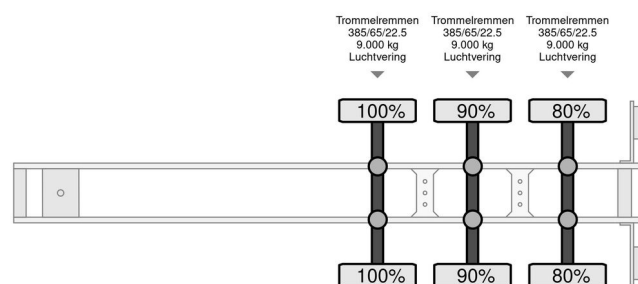

ACCESSORIES

- 2 Floors • Air suspension • Anti-lock braking system • Diagonal corners • Drinking water installation • Drumbrakes • Drum brakes • EBS • Fans • Feeding doors • GPS/GPRS • Led lighting • Rear doors • Remote control • Shields • Storage space • Type 2

DESCRIPTION