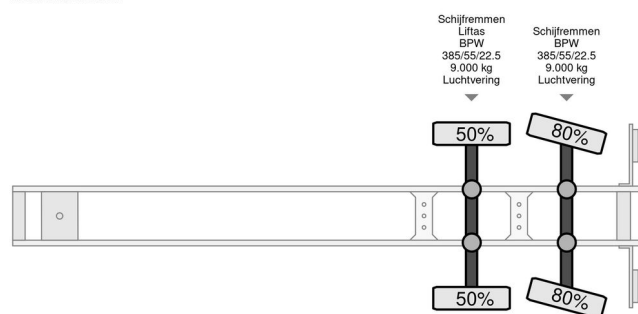

Referentienummer: OK32VS