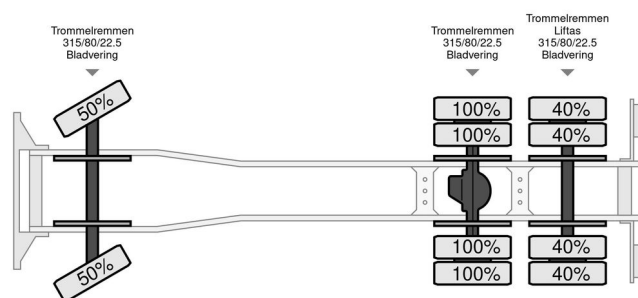

ACCESSORIES

- Radio/cassette player

DESCRIPTION

Damages: none