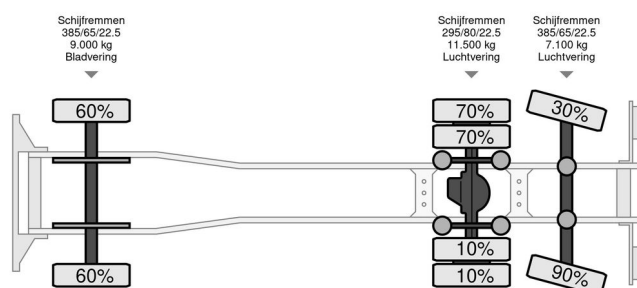

DAF 105-460

GENERAL INFORMATION

Make	DAF
Type	105-460
Year	2012
Mileage	999.999 km
Construction	Livestock transport
Emissionclass	5

TECHNICAL INFORMATION

First registration date	02-07-2012
License plate	BZ-ZG-41
Fuel	Diesel
Transmission	Manual
Axle configuration	6x2
Weight	13.600 kg
Load capacity	14.400 kg
Gross weight	28.000 kg
Cylinder count	6
Power kw	340
Power hp	462
Wheelbase	670
Length	1.000 cm
Width	255 cm

DAF XF 105 105-460

6x2

Referentienummer: BZZG41

DESCRIPTION

Damages: none

56m2