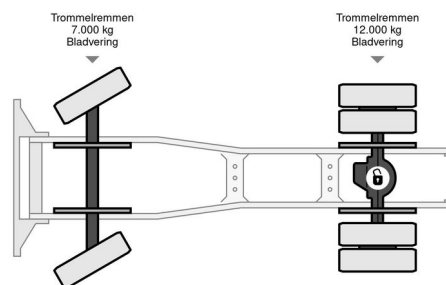

Iveco 190.42

GENERAL INFORMATION

Make	Iveco
Type	190.42
Year	1991
Mileage	491.810 km
Construction	Standard tractor

TECHNICAL INFORMATION

First registration date	30-03-1991
Fuel	Diesel
Transmission	Manual
Axle configuration	4x2
Cylinder count	8
Power kw	309
Power hp	420
Wheelbase	3.485

Iveco Turbostar 190.42 V8 190.42

4x2

ACCESSORIES

- Drumbrakes
- Fog lights
- Heavy duty engine brake
- Leaf spring suspension
- PTO
- Sleeper cab
- Visor

DESCRIPTION

Meer foto's op onze site www.companjen.nl