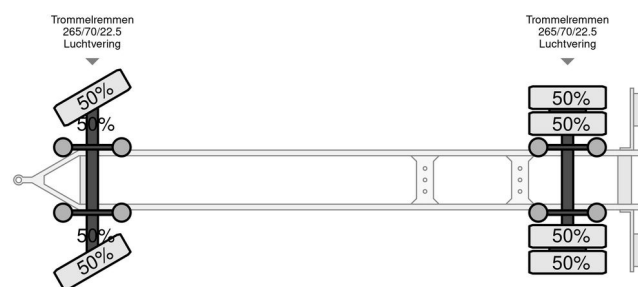

Jumbo MV 200 MMBS

GENERAL INFORMATION

Make	Jumbo
Type	MV 200 MMBS
Year	2007
Construction	Livestock transport

TECHNICAL INFORMATION

First registration date	30-06-2007
License plate	LFJ-32-G

Jumbo MV 200 MMBS

Referentienummer: LFJ32G

ACCESSORIES

- 2 Floors • 3 Floors • 4 floors • Aggregate • Air suspension • Anti-lock braking system • Diagonal corners
- Drumbrakes • Elevating loading platform • Fans • Folding floors • Folding roof • Led lighting • Shields • Storage space

DESCRIPTION