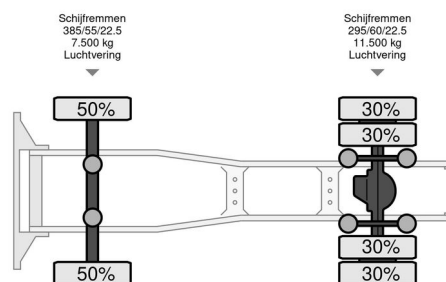

MAN L 2007.46.001

GENERAL INFORMATION

Make	MAN
Type	L 2007.46.001
Year	2016
Mileage	915.936 km
Construction	Standard tractor
Emissionclass	6

TECHNICAL INFORMATION

First registration date	30-03-2016
License plate	98-BHB-4
Fuel	Diesel
Transmission	Automatic
Axle configuration	4x2
Weight	7.939 kg
Load capacity	11.061 kg
Gross weight	19.000 kg
Cylinder count	6
Power kw	324
Power hp	440
Wheelbase	360
Length	600 cm
Width	255 cm
Height	378 cm

MAN TGX L 2007.46.001

4x2

Referentienummer: 98BHB4

DESCRIPTION

Damages: none