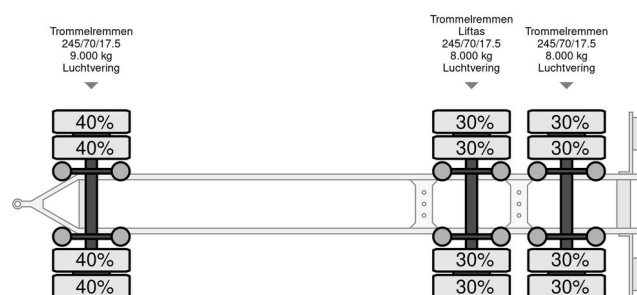

Pezzaioli RBA31 - 1997 - Cattle transport

GENERAL INFORMATION

Make	Pezzaioli
Type	RBA31 - 1997 - Cattle transport
Year	1997
Construction	Livestock transport

TECHNICAL INFORMATION

First registration date	11-11-1997
License plate	WV-NR-22
Weight	8.860 kg
Load capacity	15.140 kg
Gross weight	24.000 kg
Wheelbase	605
Length	8.100 cm
Width	254 cm
Height	400 cm

Pezzaioli RBA31 - 1997 - Cattle transport

Referentienummer: WVN22

ACCESSORIES

- 2 Floors • 3 Floors • Air suspension • Anti-lock braking system • Drinking water installation • Drumbrakes • Fans
- Hydraulic floors • Liftaxle • lifting roof • Load through system • Rear doors • Spare wheel • Storage space