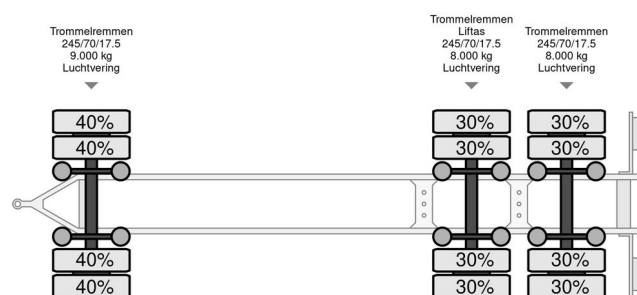

ACCESSORIES

- 2 Floors • 3 Floors • Air suspension • Anti-lock braking system • Drinking water installation • Drumbrakes • Fans • Hydraulic floors • Liftaxle • lifting roof • Load through system • Rear doors • Spare wheel • Storage space

DESCRIPTION

Damages: none