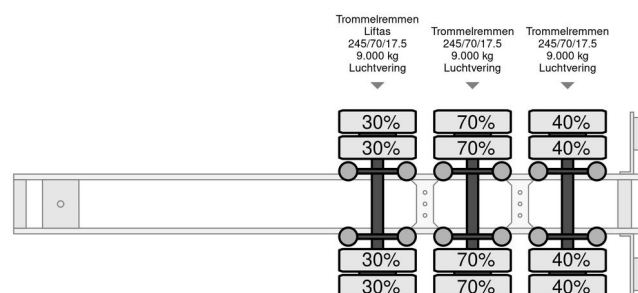

ACCESSORIES

- 2 Floors
- Air suspension
- Anti-lock braking system
- Drinking water installation
- Drumbrakes
- Drum brakes
- Elevating loading platform
- Fans
- Feeding doors
- GPS/GPRS
- Hydraulic floors
- Led lighting
- lifting roof
- Storage space

DESCRIPTION

Damages: none

2 floors.