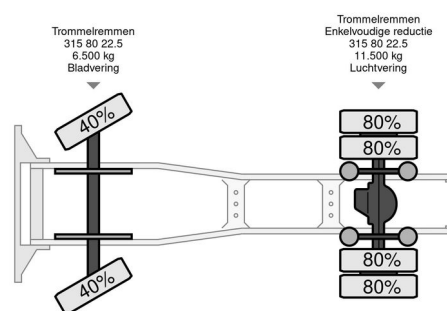

ACCESSORIES

- Drumbrakes
- Heavy duty engine brake
- Sleeper cab
- Speed limiter

DESCRIPTION

Motor is running like new!
take a look at www.companjen.nl for more oldtimers