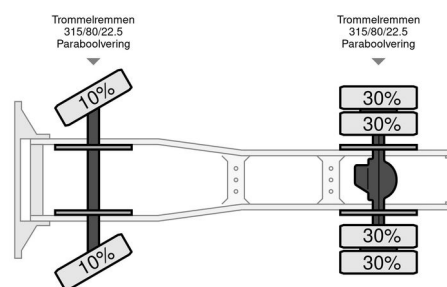

ACCESSORIES

- Air conditioning
- Aluminium fuel tank
- Anti-lock braking system
- Leaf spring suspension

DESCRIPTION

Een mooie Globetrotter, originele gordijnen, van binnen netjes.
voor de liefhebber.