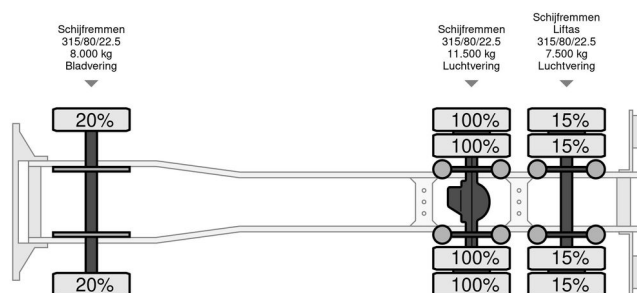

6x2

Referentienummer: BPXJ09