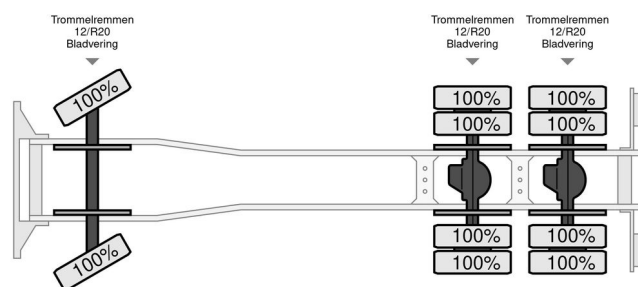

ACCESSORIES

DESCRIPTION

Damages: none