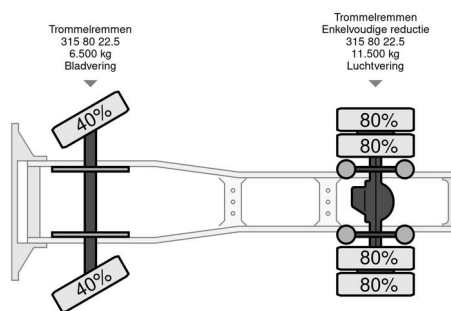

???????????

Motor loopt als nieuw!